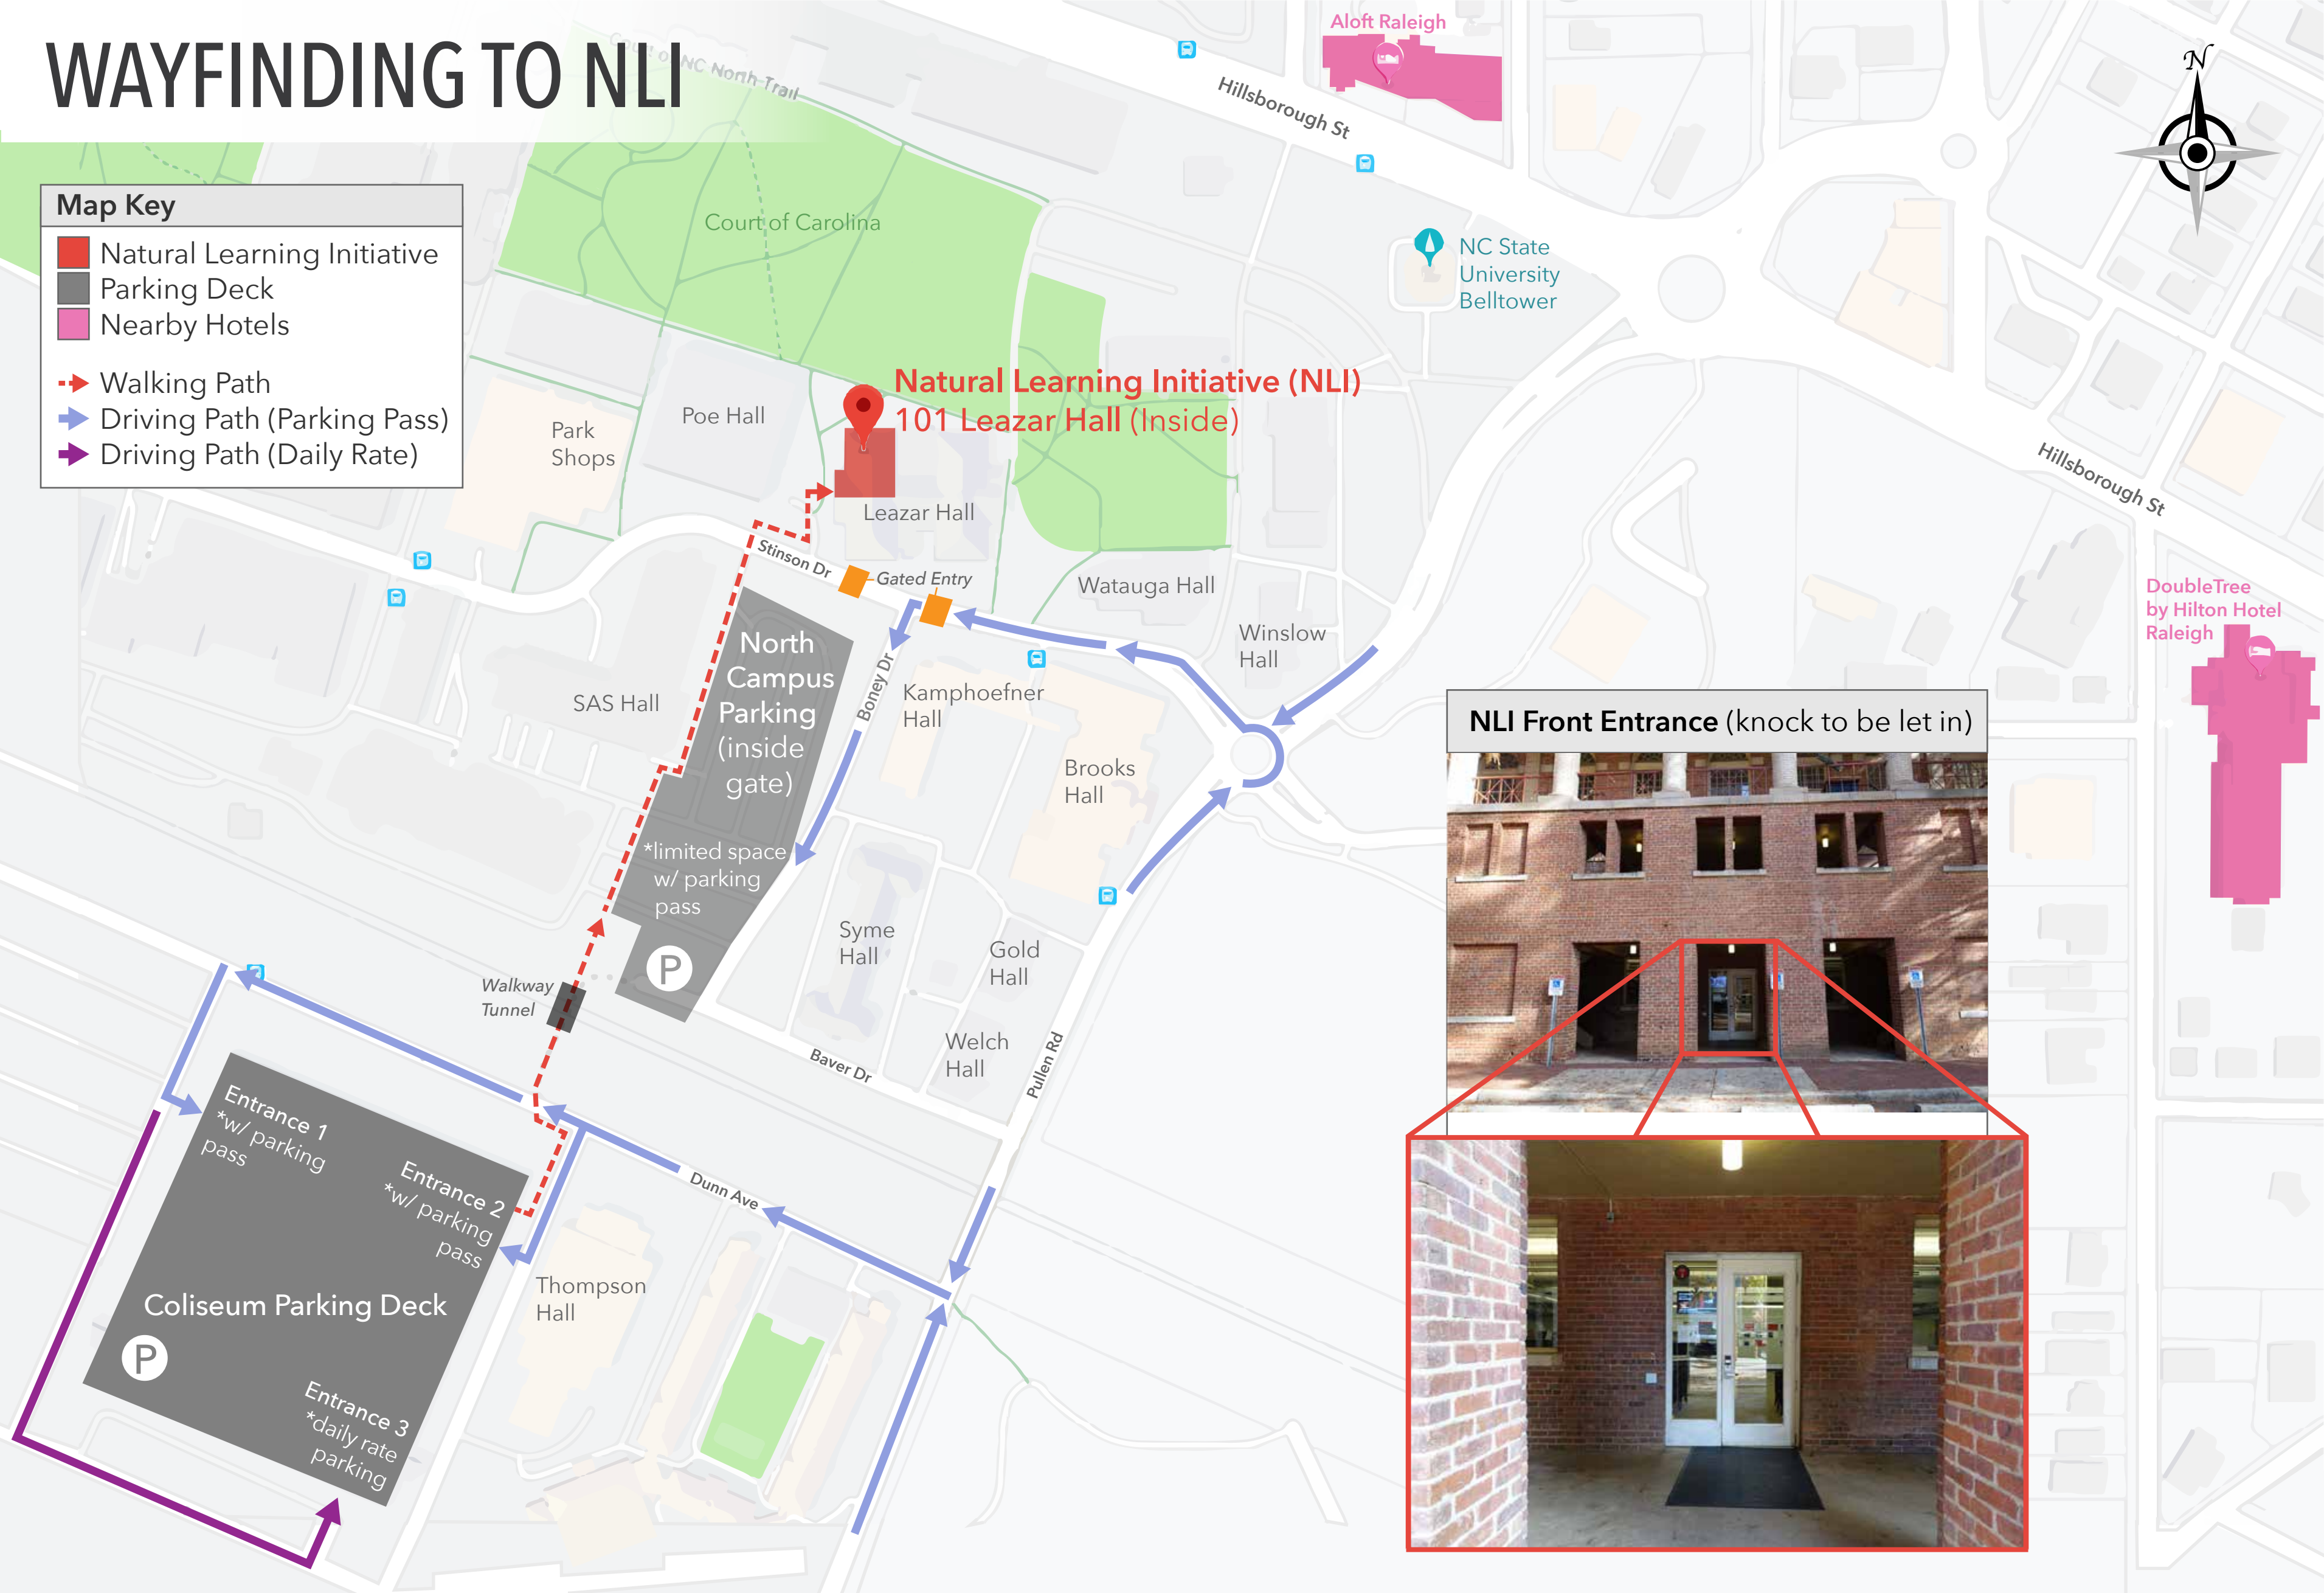

WAYFINDING TO NLI

Map Key

- Natural Learning Initiative
- Parking Deck
- Nearby Hotels
- ➔ Walking Path
- ➔ Driving Path (Parking Pass)
- ➔ Driving Path (Daily Rate)

Natural Learning Initiative (NLI)
101 Leazar Hall (Inside)

NLI Front Entrance (knock to be let in)

DoubleTree
by Hilton Hotel
Raleigh